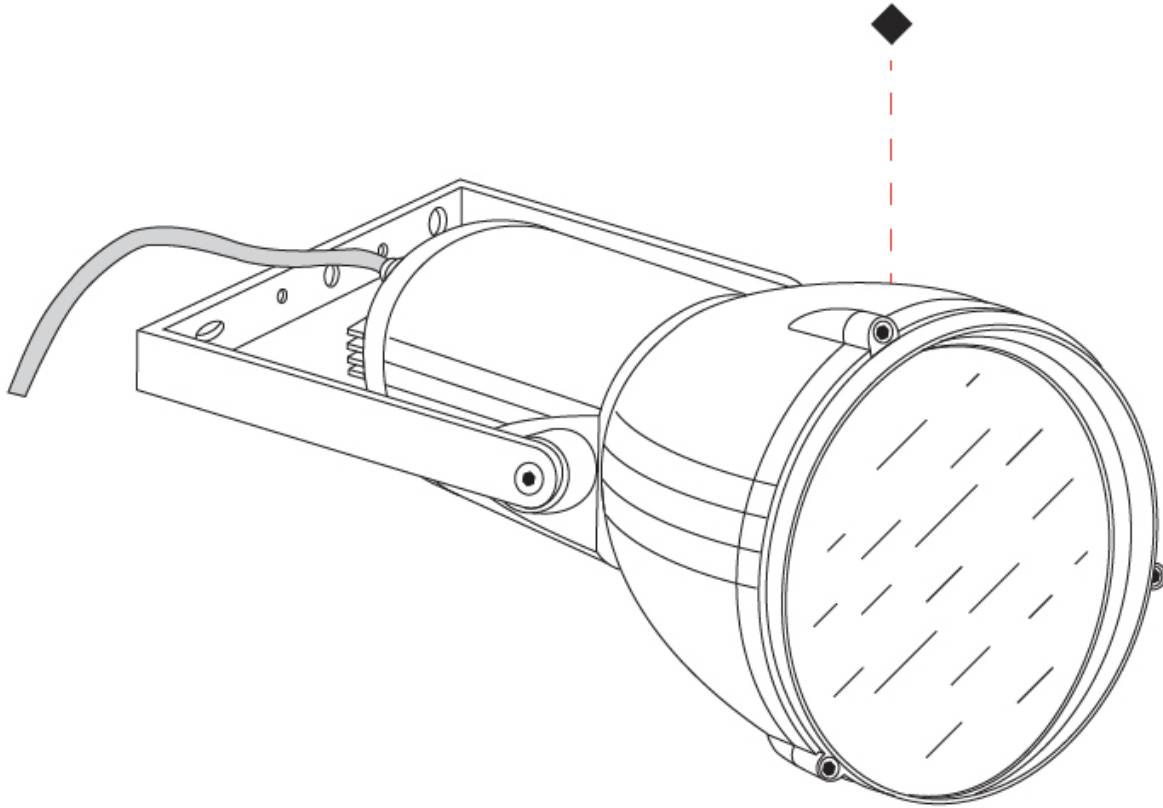

MINI REEF SURFACE

E10F0015-

PROJECT

TYPE

SPECIFIER

QUANTITY

DATE

E