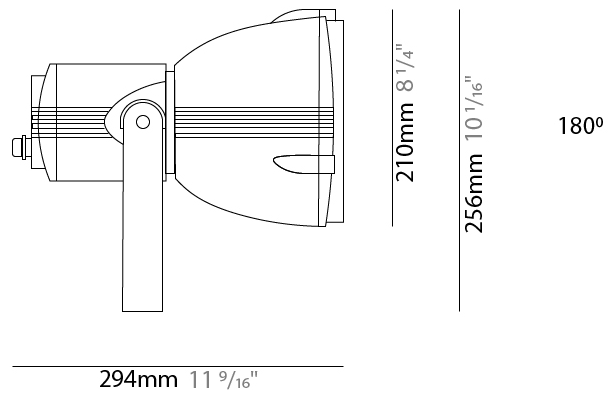

GENERAL

Series: Reef
Brand: Side
Division: Exterior
Mounting Type: Surface
Mounting Location: Above Ground
Subcategory: Flood

PHYSICAL

Shape: Dome
Diameter (mm): 210
Diameter (in): 8 1/4
Length (mm): 294
Length (in): 11 9/16
Height (mm): 256
Height (in): 10 1/16
Light Distribution: Adjustable / Direct
Weight (kg): 4.3
Weight (lbs): 9.48
Diffuser: Clear tempered glass
Fixture Finish: BLK / GRV
Fixture Material: Aluminum Die Cast

ELECTRICAL

Lamp Type: LED (Zhaga Standard)
Input Wattage (W): 40.1
Total Output Wattage (W): 36.5
Dimming: Tri-Mode (Non-Dimming and Phase Dimming (120Vac only) and 0-10V Dimming)
Driver Included: Yes
Driver Location: Integrated
Driver Type: Constant Current - Universal
Driver Class: Class 2
Input Voltage (V): 120 - 277
Constant Current (MA): 1050
Upon Request: (Not included - see components [IP65 or higher enclosure to be supplied by others]) Remote: 0-10Vdc dimming

LED

Color Temperature (°K): 3000 / 4000
Max. Delivered Lumen (lm): 5452.9 / 5670.6
Nominal Lumen (lm): 6010 / 6250
CRI: >80 CRI
Lamp Life (hrs): 50000

OPTICAL

Optic°: 15 / 25 / 40

RATINGS AND CERTIFICATIONS

Certified By: Certified for North American Standards
IP rating: IP65
IK Rating: IK06

4kg / 8.82 lbs